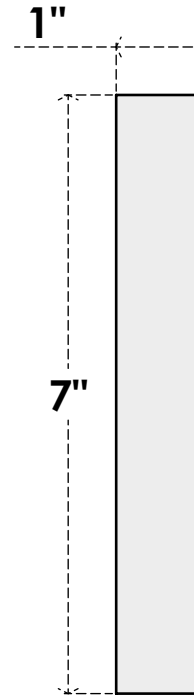

ROSP070X070X100SDG12

7"W X 7"H X 1"P STANDARD SEDGWICK SPIRAL ROSETTE WITH SQUARE EDGE,
ARCHITECTURAL GRADE PVC

FRONT

SIDE

EKENA MILLWORK
2300 WEST MAIN ST.
CLARKSVILLE, TX 75426
TOLL FREE: 866-607-0453
WWW.EKENAMILLWORK.COM

NOTES

1. INSTALLATION TO BE COMPLETED IN ACCORDANCE WITH MANUFACTURER'S SPECIFICATIONS.
2. DRAWING MAY NOT BE TO SCALE
3. THIS DRAWING IS INTENDED FOR DESIGN AND PLANNING PURPOSES ONLY.
4. ALL INFORMATION CONTAINED HEREIN WAS CURRENT AT THE TIME OF DEVELOPMENT BUT MUST BE REVIEWED AND APPROVED BY THE PRODUCT MANUFACTURER TO BE CONSIDERED ACCURATE.
5. ARCHITECTURAL GRADE PVC PRODUCTS ARE MADE FROM EXPANDED CELLULAR PVC AND COME NATURALLY WHITE BUT MAY BE PAINTED