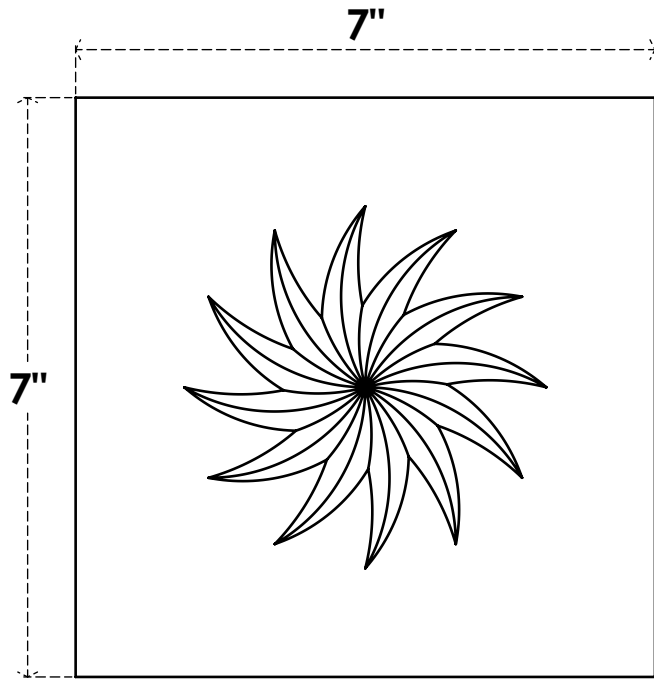

ROSP070X070X100SDG12

7"W X 7"H X 1"P STANDARD SEDGWICK SPIRAL ROSETTE WITH SQUARE EDGE,
ARCHITECTURAL GRADE PVC

FRONT

SIDE

EKENA MILLWORK
2300 WEST MAIN ST.
CLARKSVILLE, TX 75426
TOLL FREE: 866-607-0453
WWW.EKENAMILLWORK.COM